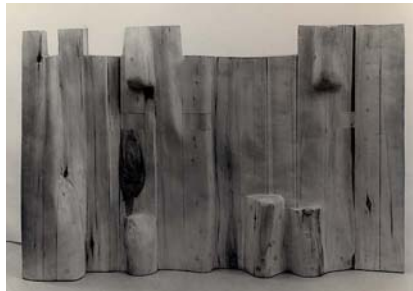

#567
"Many Harbors, Many Reefs"
1955-56
oak
18" x 7" x 7 1/2"

#568
"Memories of Mortality"
1953-54
terra cotta
18" x 30" 10"

Sugarman Artworks LLC

Smaller Sculptures

#569
"Sunken Vessel"
1957
laminated pine
14" x 7" x 5"