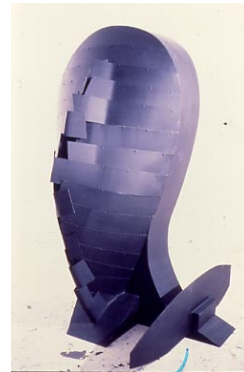

#112
"Yellow Diagonal" (1988)
Welded aluminum
82"x94"x42"

#166
"Multiple Approach" (1978)
Acrylic on paper on foamcore
w/ wood framing
83"x120"

#157
"Whiteside" (1978)
Acrylic on steel
Approx. 5' square installed

#200
"Double White" (1967)
Acrylic on laminated wood
41"x62"x30"

SUGARMAN ARTWORKS LLC

LARGE WORKS

Prices Available on Request

#457

Untitled (1966-69)
Painted laminated wood
50"x72"x20"

#771

Untitled (1990)
Acrylic on aluminum
66"x43"x49"

#512

"Cornerstone" (ca. 1959)
Carved wood
Approx. 48"x60"x72"

#775

Untitled (1994)
Acrylic on aluminum
45"x98"x44"

#573

Untitled (1958-59)
Laminated wood
90" high

#779

Untitled (1990)
Acrylic on aluminum
65"x34"x10" and 45"x23"x8" (x2)