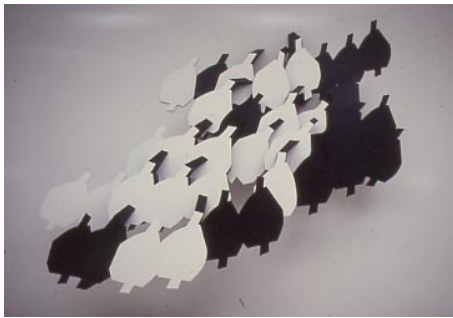

#799

Untitled (ca. 1996)

Acrylic on aluminum

68”x96”x16” (wall piece)